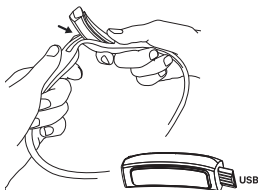

CHARGING

Fully charge the Quokka before first use.

To charge, take the light out of the silicone strap.

Pop out left side of the light first (to avoid damaging the usb on right side).

Then charge in any USB charge port.

Charge time: 3.5 hr.

HEADSTRAP

Secure the band with adjustable strap toggle.

Once you've found your size you can set and forget.

BATTERY INDICATOR

When the light is turned on/off the Red LED will flash twice to indicate battery is Low.

When charging, the Red LED is on. Once fully charged, the Red charging LED turns off.

LOCK BUTTON

TO LOCK:

If light is off: After 1 second of holding button, the light will turn on, if button is held for an additional 4 seconds the Spot LED will flash 3 times to indicate the light is locked.