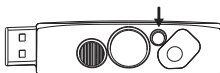

BATTERY INDICATOR

When the light is turned on/off the Red LED will flash twice to indicate battery is Low.

When charging, the Red LED is on. Once fully charged, the Red charging LED turns off.