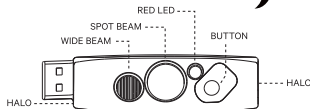

QUOKKA RUN 150

QUICK START GUIDE