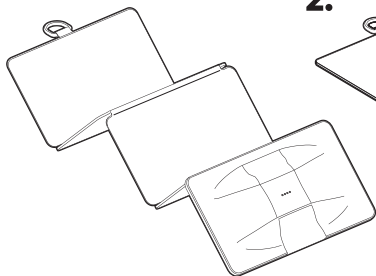

# PWR SOLAR 10W

COMPACT FOLDING  
SOLAR CHARGER 5V

## QUICK START

1.

2.

3.

FOR BEST RESULTS ANGLE SOLAR  
CELLS 90 DEGREES TO THE SUNS RAYS

SOLID LEDS INDICATE IRRADIATION  
ON PANEL WITHOUT A DEVICE CONNECTED.

FLASHING LEDS INDICATE CHARGING RATE  
WHEN A DEVICE IS CONNECTED.