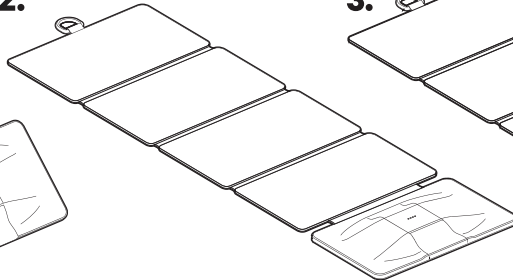

## QUICK START

1.

2.

3.

FOR BEST RESULTS ANGLE SOLAR  
CELLS 90 DEGREES TO THE SUNS RAYS

SOLID LEDS INDICATE IRRADIATION  
ON PANEL WITHOUT A DEVICE CONNECTED.

FLASHING LEDS INDICATE CHARGING RATE  
WHEN A DEVICE IS CONNECTED.