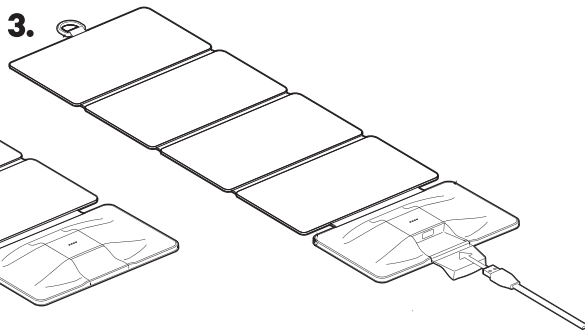

## QUICK START

1.

2.

3.

FOR BEST RESULTS ANGLE SOLAR  
CELLS 90 DEGREES TO THE SUNS RAYS

SOLID LEDS INDICATE IRRADIATION  
ON PANEL WITHOUT A DEVICE CONNECTED.

FLASHING LEDS INDICATE CHARGING RATE  
WHEN A DEVICE IS CONNECTED.