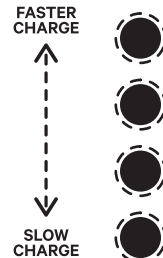

## QUICK START

1.

2.

3.

FOR BEST RESULTS ANGLE SOLAR  
CELLS 90 DEGREES TO THE SUNS RAYS

SOLID LEDS INDICATE IRRADIATION  
ON PANEL WITHOUT A DEVICE CONNECTED.

FLASHING LEDS INDICATE CHARGING RATE  
WHEN A DEVICE IS CONNECTED.