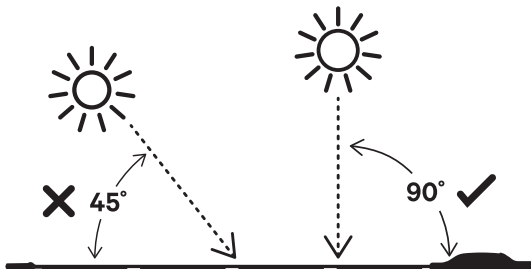

## QUICK START

1.

2.

3.

FOR BEST RESULTS ANGLE SOLAR  
CELLS 90 DEGREES TO THE SUNS RAYS

SOLID LEDS INDICATE IRRADIATION  
ON PANEL WITHOUT A DEVICE CONNECTED.

FLASHING LEDS INDICATE CHARGING RATE  
WHEN A DEVICE IS CONNECTED.