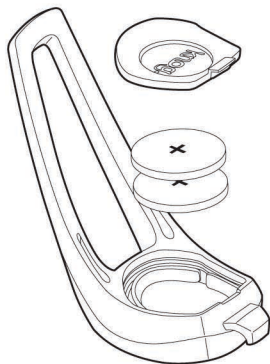

FROG STROBE

Turn Frog over and remove plastic cover to change batteries

Replace batteries, ensuring that the positive (+) and negative (-) sides of the batteries are facing the correct way

Replace battery cover, making sure it clicks into place.

LET'S BREAK IT DOWN...

BURN TIME: 30hrs (constant) 220 hrs (flashing)

DIMENSIONS: 45 x 58 x 41 mm

WEIGHT: 58 grams (including batteries)

BATTERIES: 2 x CR2032 included

LED SPECS: Super-Bright 4 LED light

LIGHT OUTPUT: 60,000 millicandelas

MODES: Red LED - 5 Flashing, 1 constant

White LED - 2 Flashing, 1 constant

FEATURES: Water-resistant, superslim, flexible

silicone body. Integrated clipping

feature. Quick release mounting.

Low-battery warning indicator.