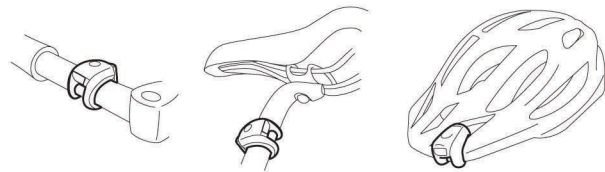

FROG STROBE

Turn Frog over and remove plastic cover to change batteries

Replace batteries, ensuring that the positive (+) and negative (-) sides of the batteries are facing the correct way

Replace battery cover, making sure it clicks into place.

LET'S BREAK IT DOWN...

BURN TIME: 30hrs (constant) 220 hrs (flashing)

DIMENSIONS: 45 x 58 x 41 mm

WEIGHT: 58 grams (including batteries)

BATTERIES: 2 x CR2032 included

LED SPECS: Super-Bright 4 LED light

LIGHT OUTPUT: 60,000 millicandelas

MODES: Red LED - 5 Flashing, 1 constant

White LED - 2 Flashing, 1 constant

FEATURES: Water-resistant, superslim, flexible

silicone body. Integrated clipping

feature. Quick release mounting.

Low-battery warning indicator.