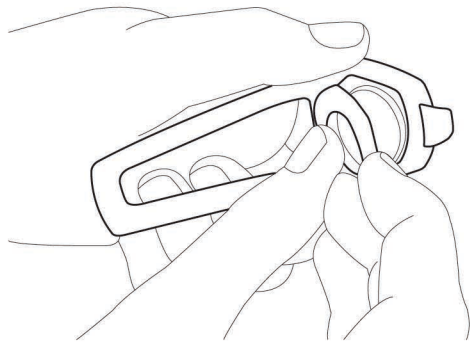

FROG STROBE

Turn Frog over and remove plastic cover to change batteries

Replace batteries, ensuring that the positive (+) and negative (-) sides of the batteries are facing the correct way

Replace battery cover, making sure it clicks into place.

LET'S BREAK IT DOWN...

BURN TIME: 30hrs (constant) 220 hrs (flashing)

DIMENSIONS: 45 x 58 x 41 mm

WEIGHT: 58 grams (including batteries)

BATTERIES: 2 x CR2032 included

LED SPECS: Super-Bright 4 LED light

LIGHT OUTPUT: 60,000 millicandelas

MODES: Red LED - 5 Flashing, 1 constant

White LED - 2 Flashing, 1 constant

FEATURES: Water-resistant, superslim, flexible

silicone body. Integrated clipping

feature. Quick release mounting.

Low-battery warning indicator.

Visible up to 600 metres

NOTE: Safety light only

DIRECTIONS FOR USE

- For optimal use do not mix old and new batteries
- Use compatible batteries with the following IEC (CR 2032)

GEBRUIKSAANWIJZIGING

- Voor een optimale werking vermeng geen oude met nieuwe batterijen
- Gebruik enkel overeenstemmende batterijen met de volgende IEC (CR 2032)